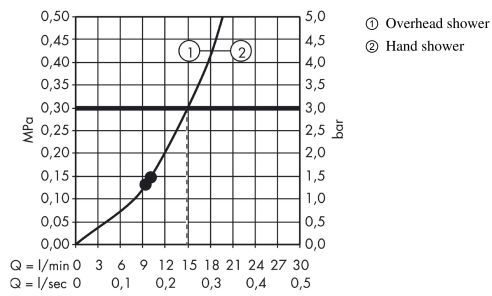

Raindance E
Showerpipe 360 1jet with thermostat
Finish: **Chrome** Article Number: **27112000**

Product image

Scale drawing

Flowchart