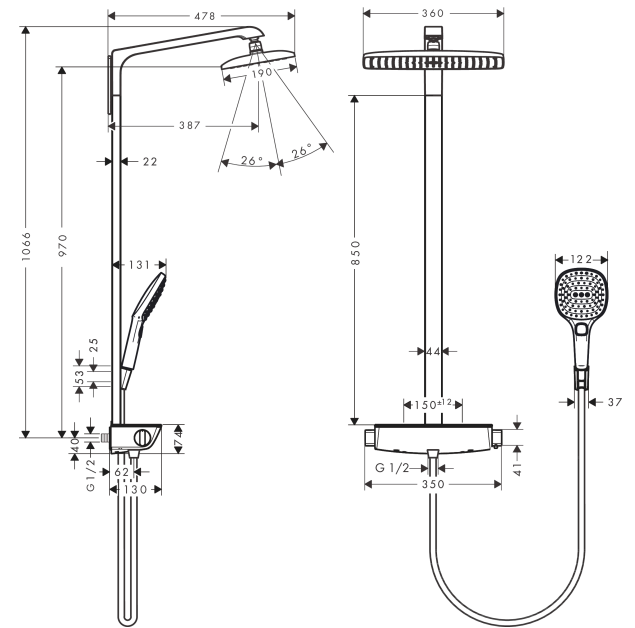

Scale drawing