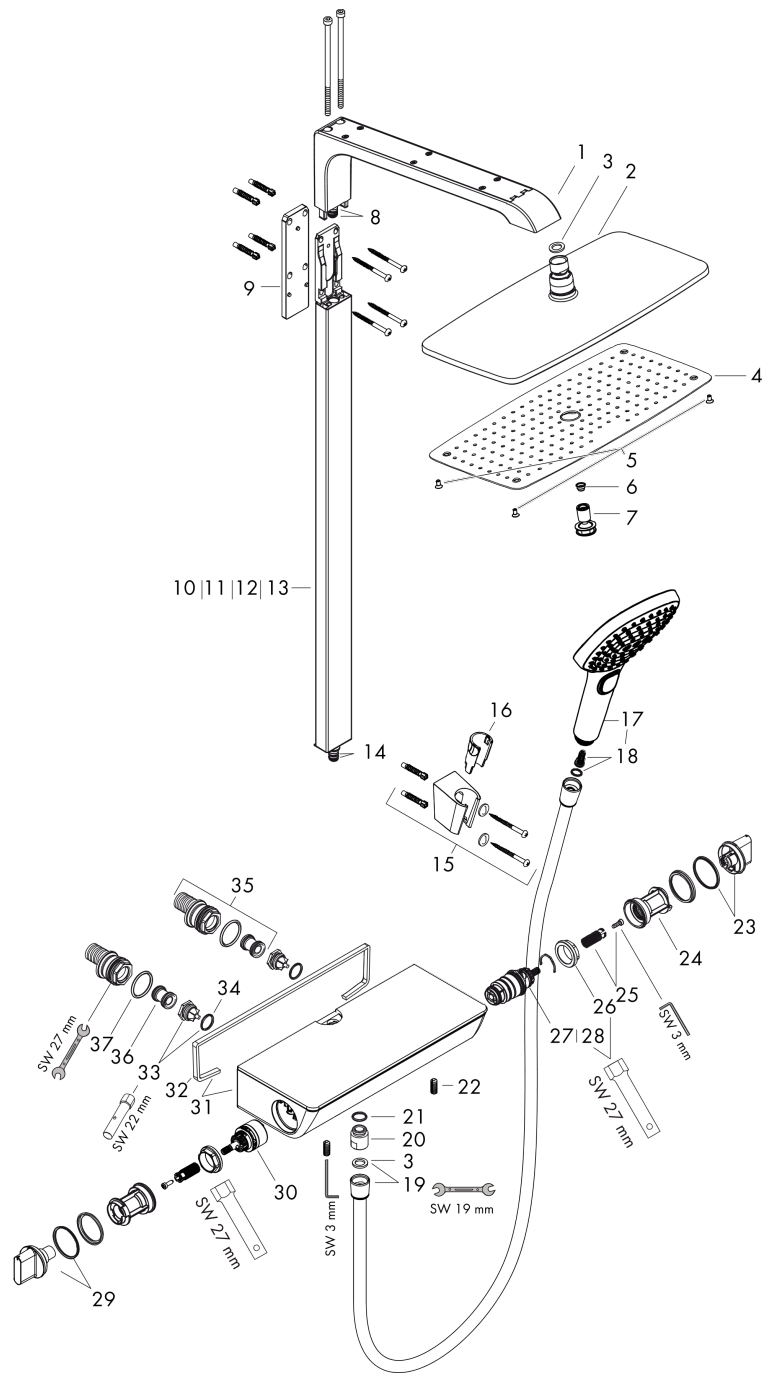

Raindance E
Showerpipe 360 1jet with thermostat
Finish: **Chrome** Article Number: **27112000**

Exploded Drawing

Year of production: >02/15

Raindance E

Showerpipe 360 1jet with thermostat

Finish: **Chrome** Article Number: **27112000**

Spare part list

Year of production: >02/15

Pos.	Description	Article Number	PC	PU
1	shower arm	92267000	18	1
2	Overhead shower with female thread G½	27381000	98	1
3	seal	98058000	1	1
4	spray body	92295000	15	1
5	set of screws	92834000	4	1
6	filter	97735000	1	1
7	air jet	95416000	9	1
8	O-ring 9x1,5	98117000	1	1
9	tile-matching-disk 7 mm	95960000	9	1
10	pipe with cover (850 mm)	92265000	18	1
11	pipe with cover (950 mm)	92357000	18	1
12	pipe with cover (1282 mm)	92266000	19	1
13	pipe with cover (1382 mm)	92358000	20	1
14	O-ring 9x1,8	98118000	1	1
15	shower holder	28331000	98	1
16	guide	98918000	1	1
17	handshower	26520000	98	1
18	filter insert	97708000	2	1
19	shower hose Isiflex'B 1,60 m	28276000	98	1
20	Hose Connection	96044000	5	1
21	O-ring 14x2	98129000	1	1
22	hollow set screw M6x16 including o-ring 29x3	98372000	3	1
23	handle for thermostat	95770000	11	1
24	safety set	95771000	3	1
25	handle fixing set	92130000	2	1
26	nut	98913000	6	1
27	thermostat cartridge	98282000	14	1
28	cartridge for exchanged connections	92373000	18	1
29	handle	95957000	11	1
30	shut off unit with selector	98283000	12	1
31	escutcheon	98478000	18	1
32	seal	97530000	2	1
33	non return valve (pressure-resistant up to 2 MPa)	95773000	8	1
34	O-ring 17x2	98199000	1	1
35	set of S-unions	95772000	13	1
36	noise reduction	96429000	2	1
37	O-ring 29x3	98371000	2	1
a	adapter for ball S - union	02026000	98	1
b	ball s-unions with escutcheon	98293000	22	1
c	brake disc	92832000	2	1